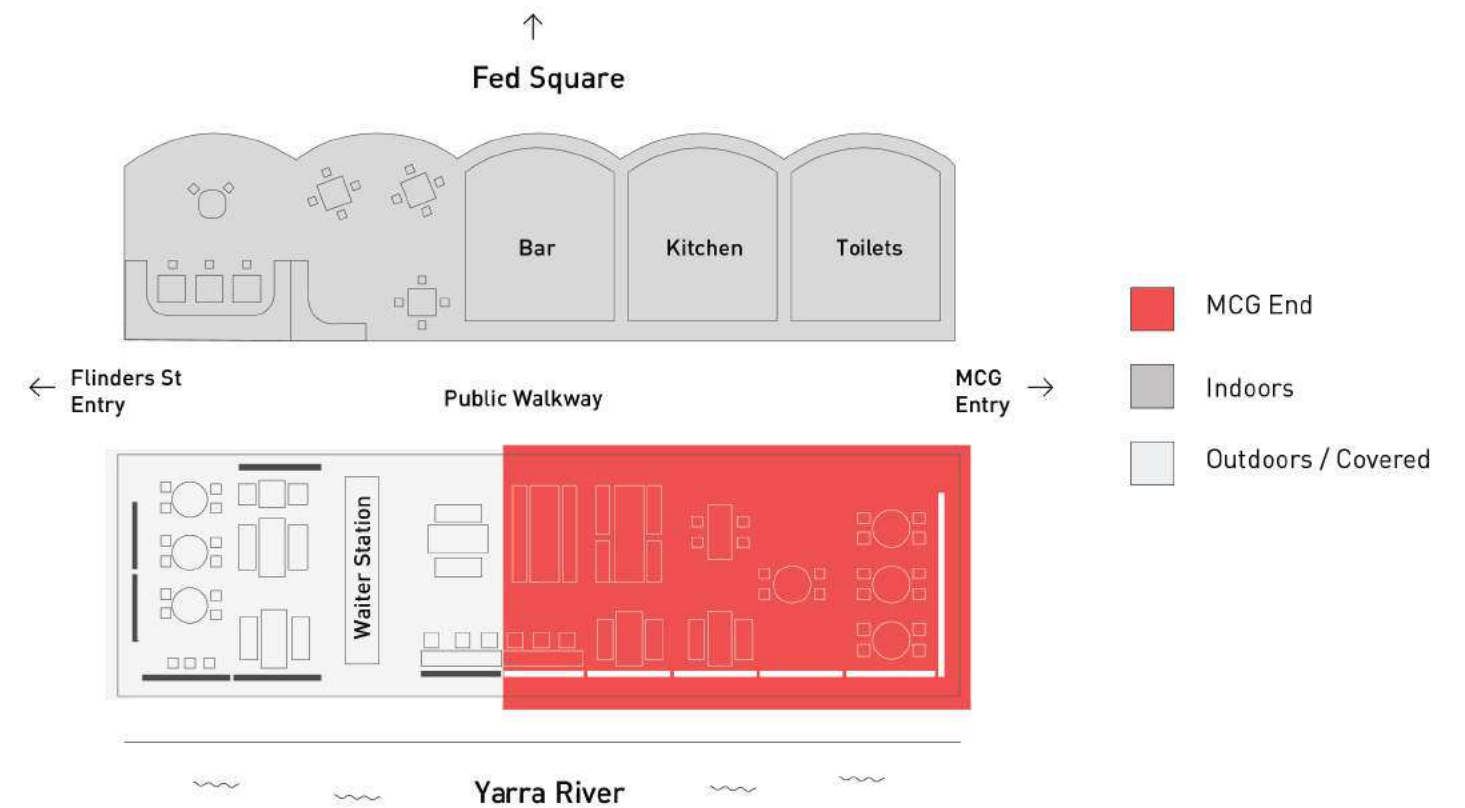

MCG END

	
50	42

*this capacity based on the current Victorian Government density limits

THE SPACE

The “MCG End” is located on the banks of the Yarra River and boasts fantastic views of the heritage listed boatsheds. The wooden exterior and flexible floor plan offers a semi-private space, ideal for your next function. This versatile space features it’s very own private mobile bar and retractable clear blinds to ensure comfort for all guests no matter the weather.

ARTS END

	
50	46

*this capacity based on the current Victorian Government density limits

THE SPACE

The “Arts End” is a dedicated cocktail function space perfect for intimate gatherings. Within this space ceiling heaters and retractable clear awnings offer warmth in the cooler months, with the option to open up for warmer summer nights. Guests will be impressed with the beauty of the outlook, with uninterrupted views of Arts Centre Melbourne, South Bank and the city skyline.

FULL VENUE

	
120	84

*this capacity based on the current Victorian Government density limits

THE SPACE

Pilgrim is the ideal venue for exclusive networking cocktail functions. The intimate waterfront setting boasts one of Melbourne's most unique panoramic river views with a twist of laneway ambience. The professional service standards of the team are accompanied by private music options, indoor & outdoor spaces plus the added comfort of numerous ceiling heaters and awnings for all year-round security. There is also a feature bluestone window to watch the chef create his magic or an opportunity to perch on a stool and watch the rowers float up and down the river.