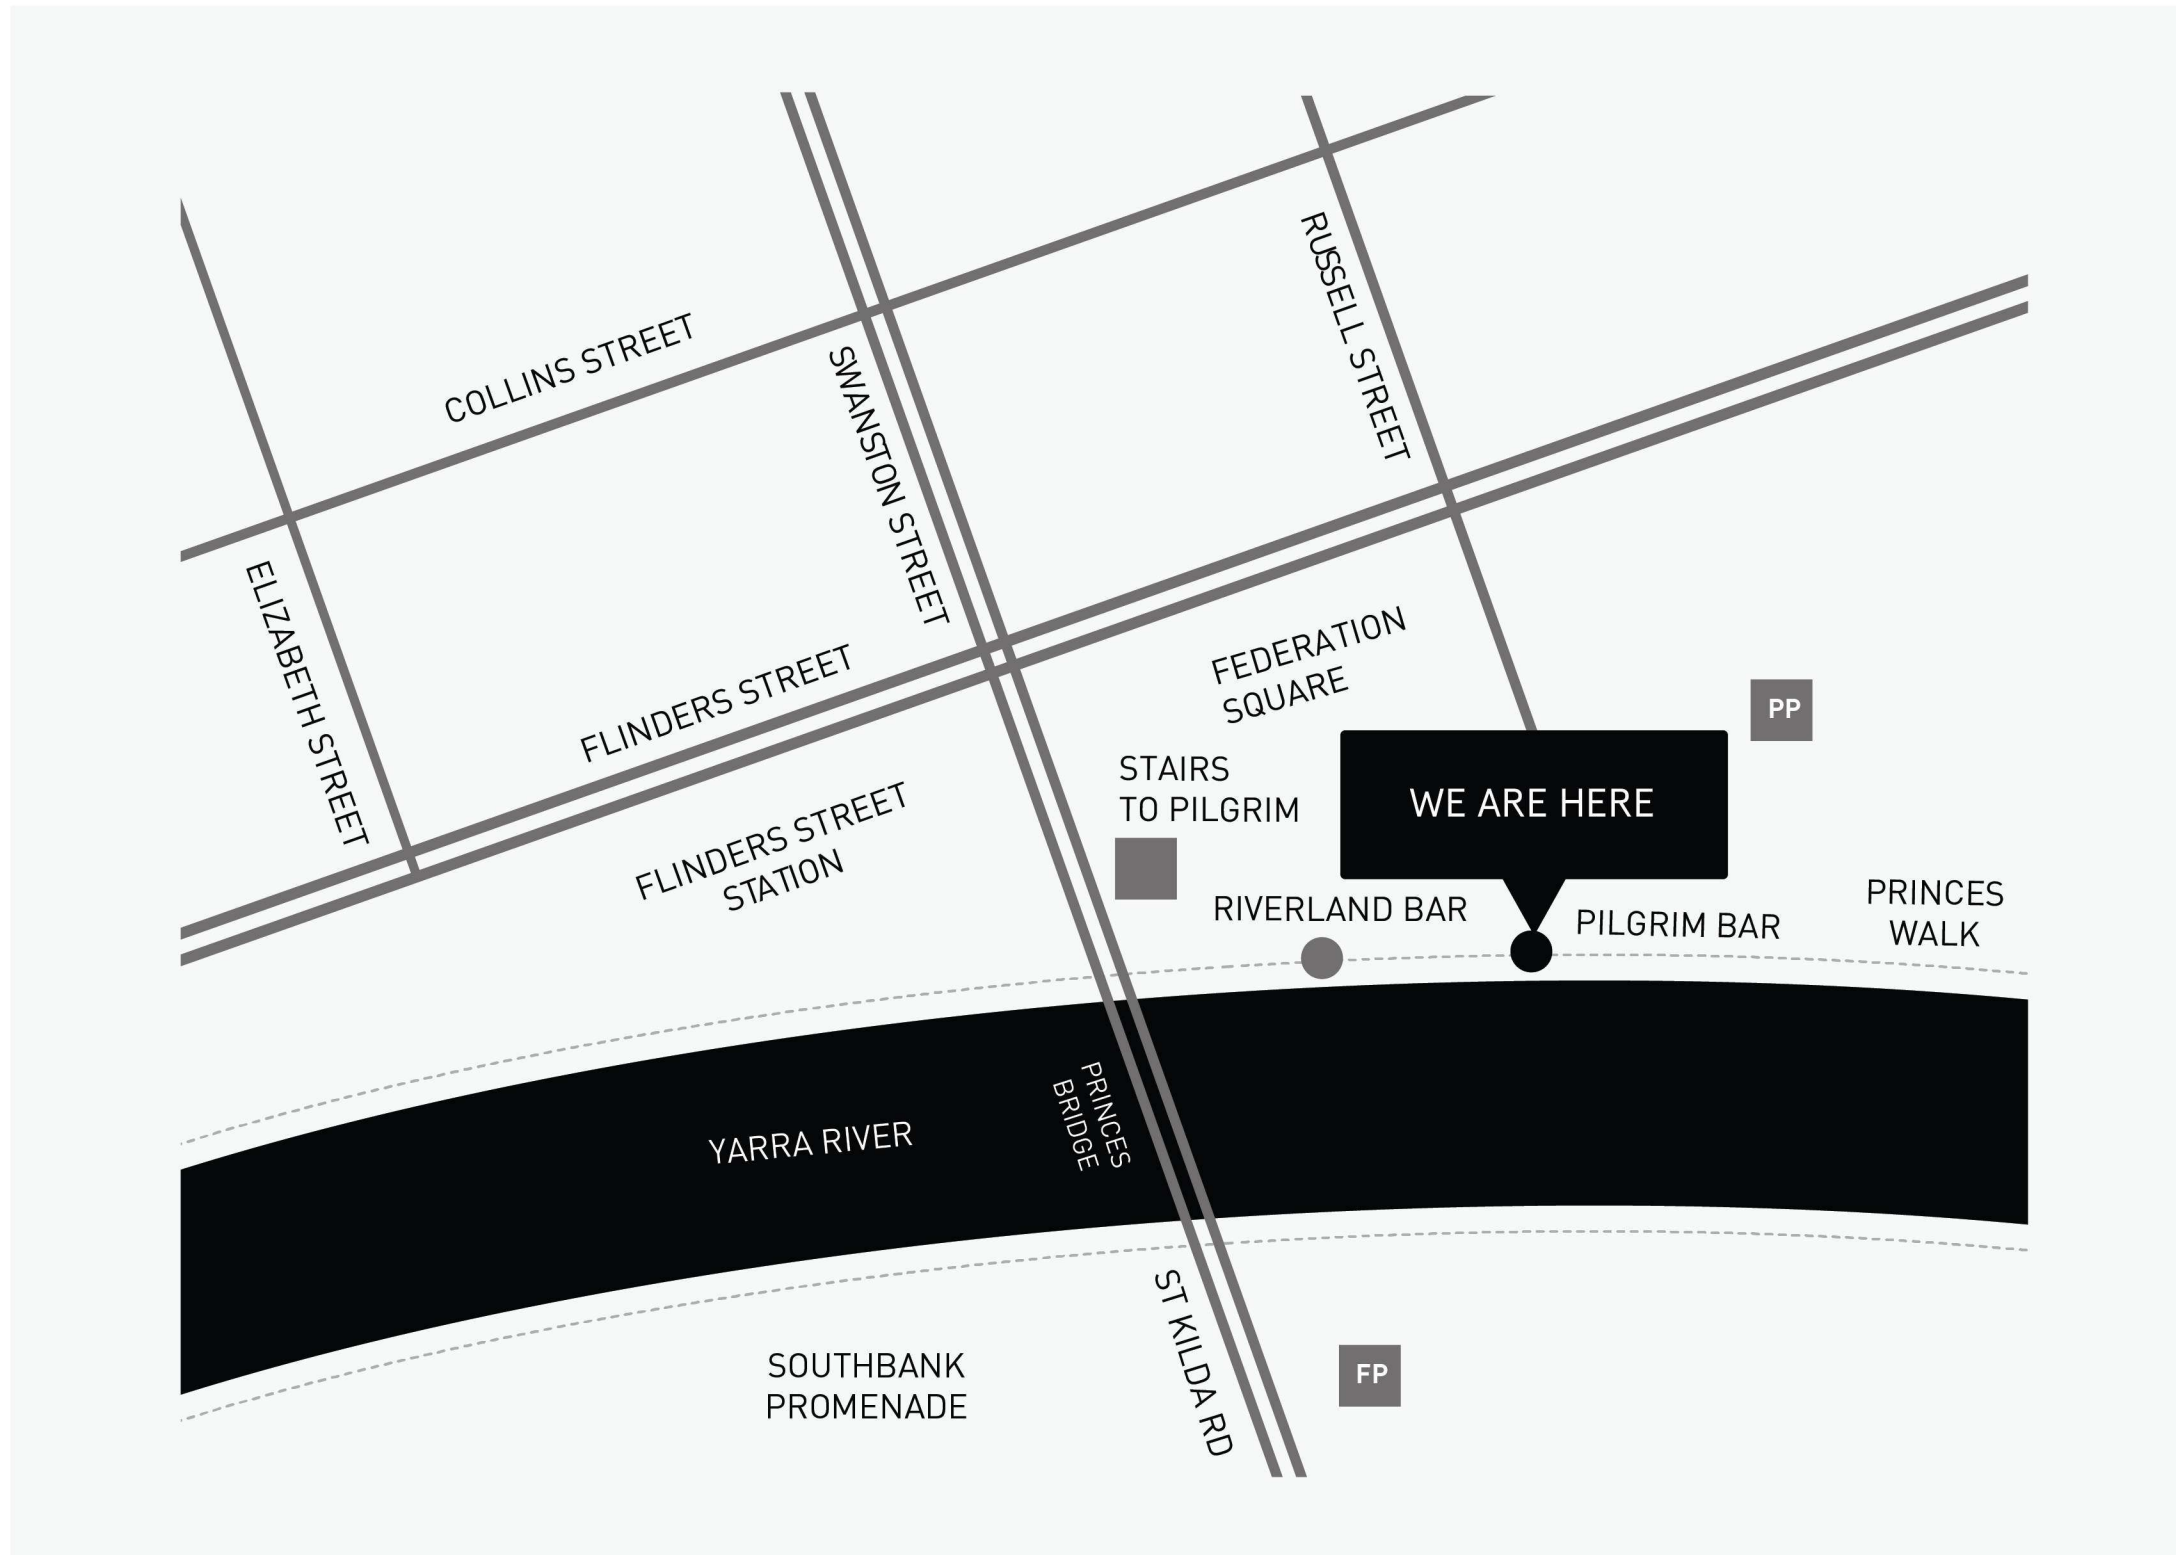

CONTACT

(03) 9654 9575

functions@pilgrimbar.com.au

pilgrimbar.com.au/functions

LOCATION

Vaults 15 - 19 Federation Wharf,
Federation Square, Melbourne, VIC
3000

TRAIN

Flinders Street Train Station

TRAM

Stop 13: 1, 3, 3A, 5, 6, 8, 16,
64, 67, 72

OR

Stop 5: 70, 75

PARKING

Paid Parking: Federation Square
Car Park, access via Russell
Street or Batman Avenue

Free Parking: Linlithgow Avenue
after 3pm on weekdays and all
weekend, and only a short walk
over the Princes Bridge