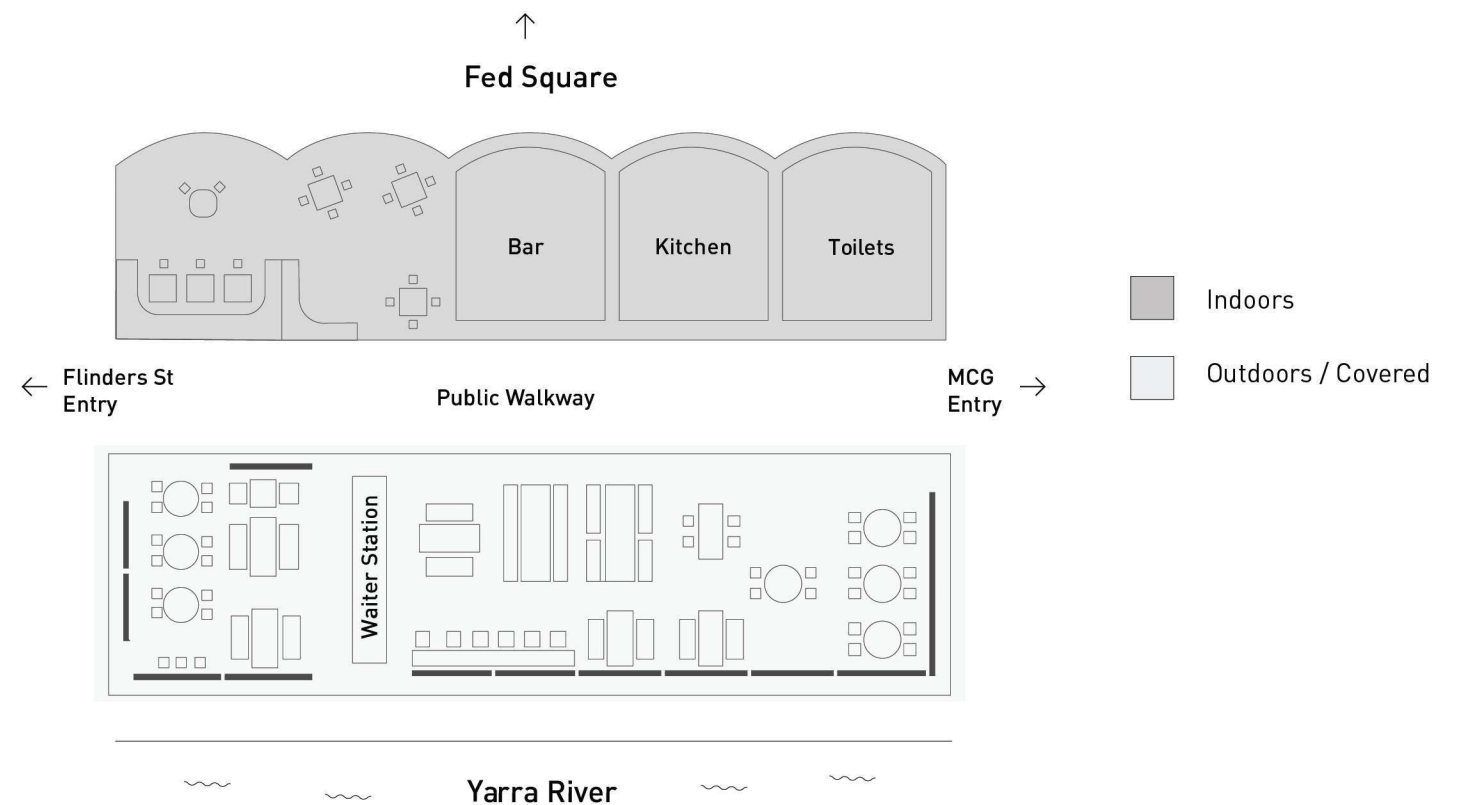

MCG END

	
50	42

*this capacity based on the current Victorian Government density limits

THE SPACE

The “MCG End” is located on the banks of the Yarra River and boasts fantastic views of the heritage listed boatsheds. The wooden exterior and flexible floor plan offers a semi-private space, ideal for your next function. This versatile space features it’s very own private mobile bar and retractable clear blinds to ensure comfort for all guests no matter the weather.

FULL VENUE

	
120	84

*this capacity based on the current Victorian Government density limits

THE SPACE

Pilgrim is the ideal venue for exclusive networking cocktail functions. The intimate waterfront setting boasts one of Melbourne's most unique panoramic river views with a twist of laneway ambience. The professional service standards of the team are accompanied by private music options, indoor & outdoor spaces plus the added comfort of numerous ceiling heaters and awnings for all year-round security. There is also a feature bluestone window to watch the chef create his magic or an opportunity to perch on a stool and watch the rowers float up and down the river.