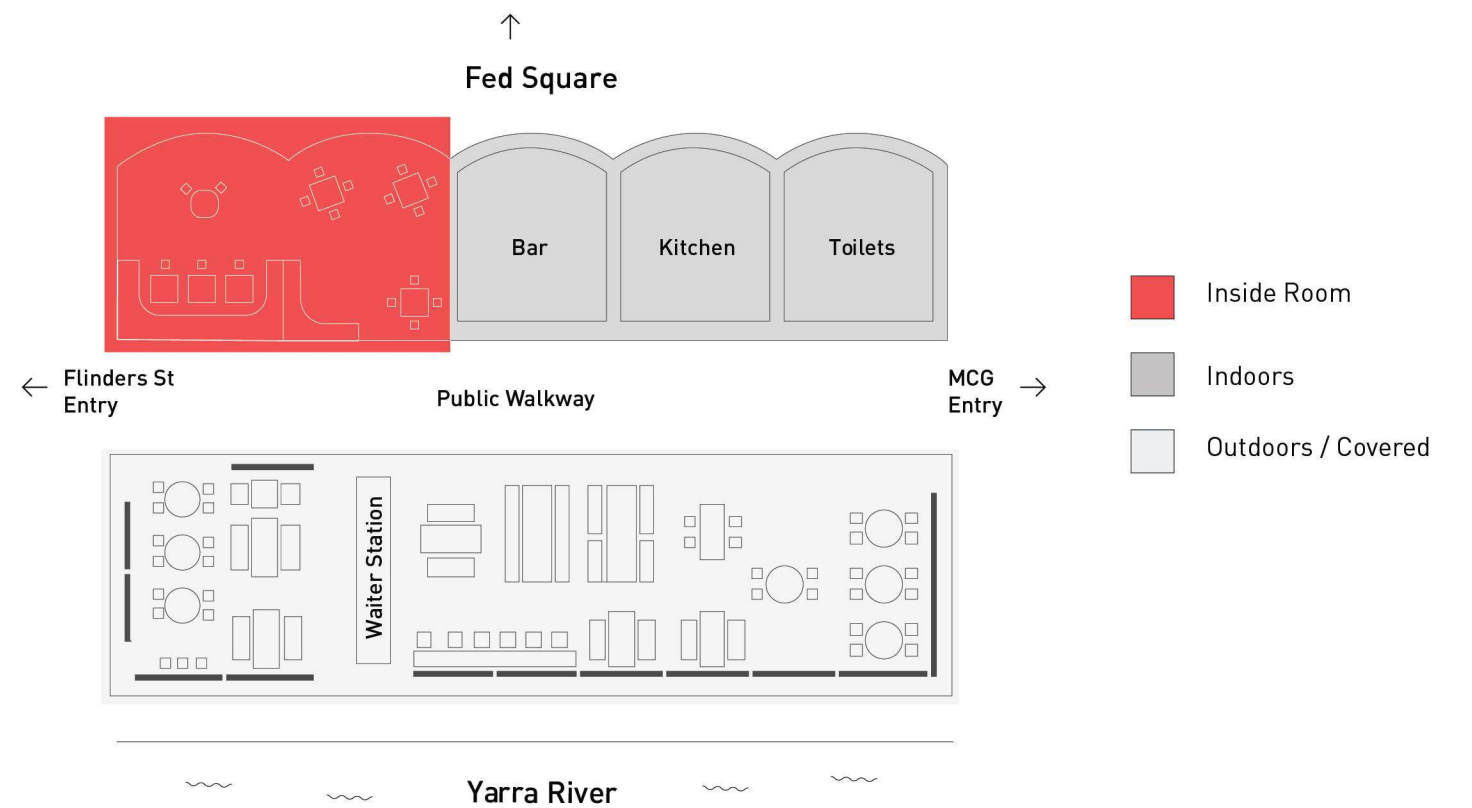

INSIDE

	
25	16

*this capacity based on the current Victorian Government density limits

THE SPACE

Pilgrim’s “Inside Room” offers a warmth, private and luxuriously rejuvenated heritage bluestone vaults. The private entry leads you into the boldly exposed brick dome ceilings. A variety of softly finished velvet banquetts, mismatched statement chairs, modern lamps and mirrored surfaces are all featured exclusively in the room. Eyes are endlessly drawn to the arched windows which allow the breathtaking views from outside to flow in, making this Inside Room perfect for intimate private dining events.

MCG END

	
50	42

*this capacity based on the current Victorian Government density limits

THE SPACE

The “MCG End” is located on the banks of the Yarra River and boasts fantastic views of the heritage listed boatsheds. The wooden exterior and flexible floor plan offers a semi-private space, ideal for your next function. This versatile space features it’s very own private mobile bar and retractable clear blinds to ensure comfort for all guests no matter the weather.

FULL VENUE

	
120	84

*this capacity based on the current Victorian Government density limits

THE SPACE

Pilgrim is the ideal venue for exclusive networking cocktail functions. The intimate waterfront setting boasts one of Melbourne's most unique panoramic river views with a twist of laneway ambience. The professional service standards of the team are accompanied by private music options, indoor & outdoor spaces plus the added comfort of numerous ceiling heaters and awnings for all year-round security. There is also a feature bluestone window to watch the chef create his magic or an opportunity to perch on a stool and watch the rowers float up and down the river.