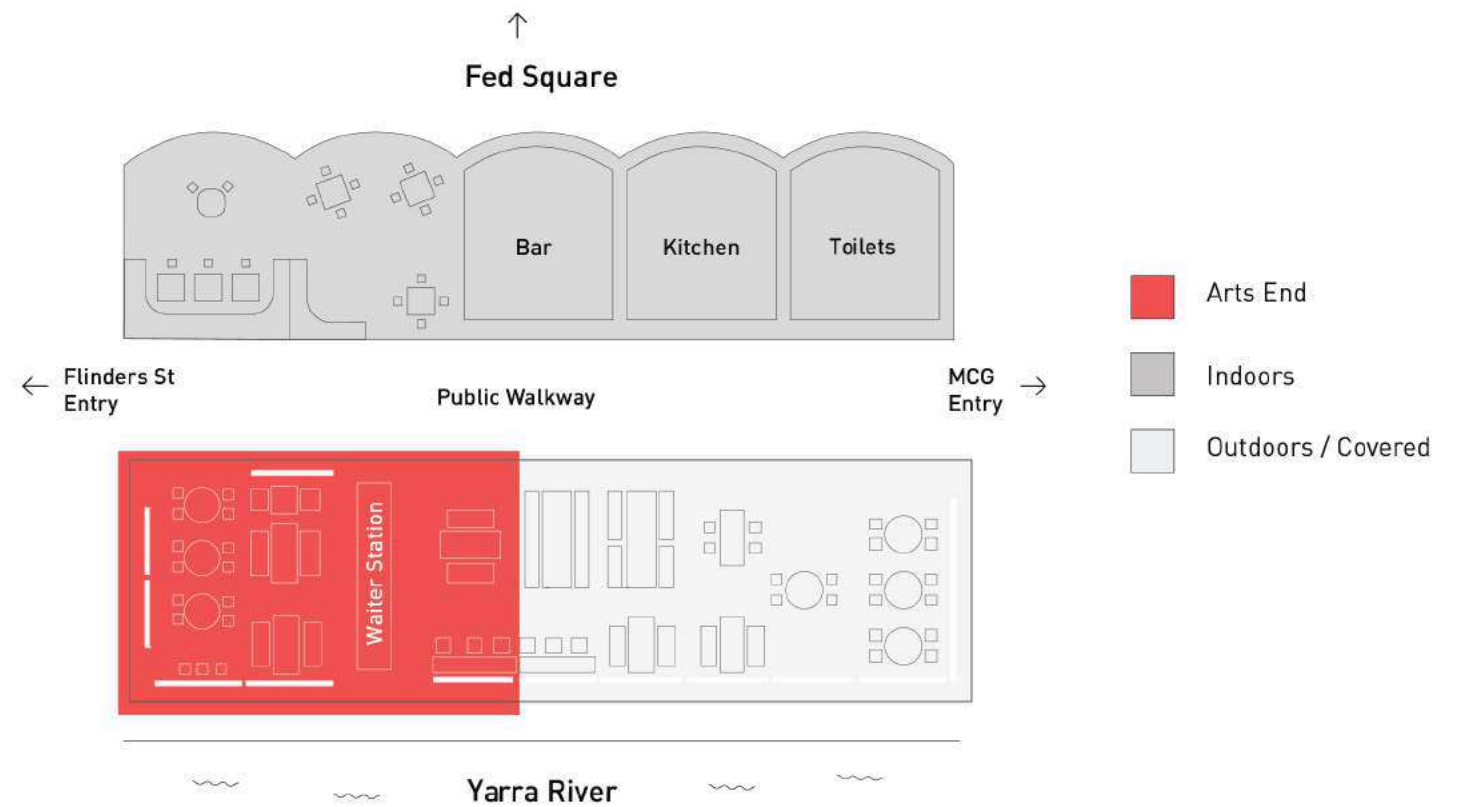

MCG END

	
50	42

*this capacity based on the current Victorian Government density limits

THE SPACE

The “MCG End” is located on the banks of the Yarra River and boasts fantastic views of the heritage listed boatsheds. The wooden exterior and flexible floor plan offers a semi-private space, ideal for your next function. This versatile space features it’s very own private mobile bar and retractable clear blinds to ensure comfort for all guests no matter the weather.

ARTS END

	
50	46

*this capacity based on the current Victorian Government density limits

THE SPACE

The “Arts End” is a dedicated cocktail function space perfect for intimate gatherings. Within this space ceiling heaters and retractable clear awnings offer warmth in the cooler months, with the option to open up for warmer summer nights. Guests will be impressed with the beauty of the outlook, with uninterrupted views of Arts Centre Melbourne, South Bank and the city skyline.

FULL VENUE

	
120	84

*this capacity based on the current Victorian Government density limits

THE SPACE

Pilgrim is the ideal venue for exclusive networking cocktail functions. The intimate waterfront setting boasts one of Melbourne's most unique panoramic river views with a twist of laneway ambience. The professional service standards of the team are accompanied by private music options, indoor & outdoor spaces plus the added comfort of numerous ceiling heaters and awnings for all year-round security. There is also a feature bluestone window to watch the chef create his magic or an opportunity to perch on a stool and watch the rowers float up and down the river.